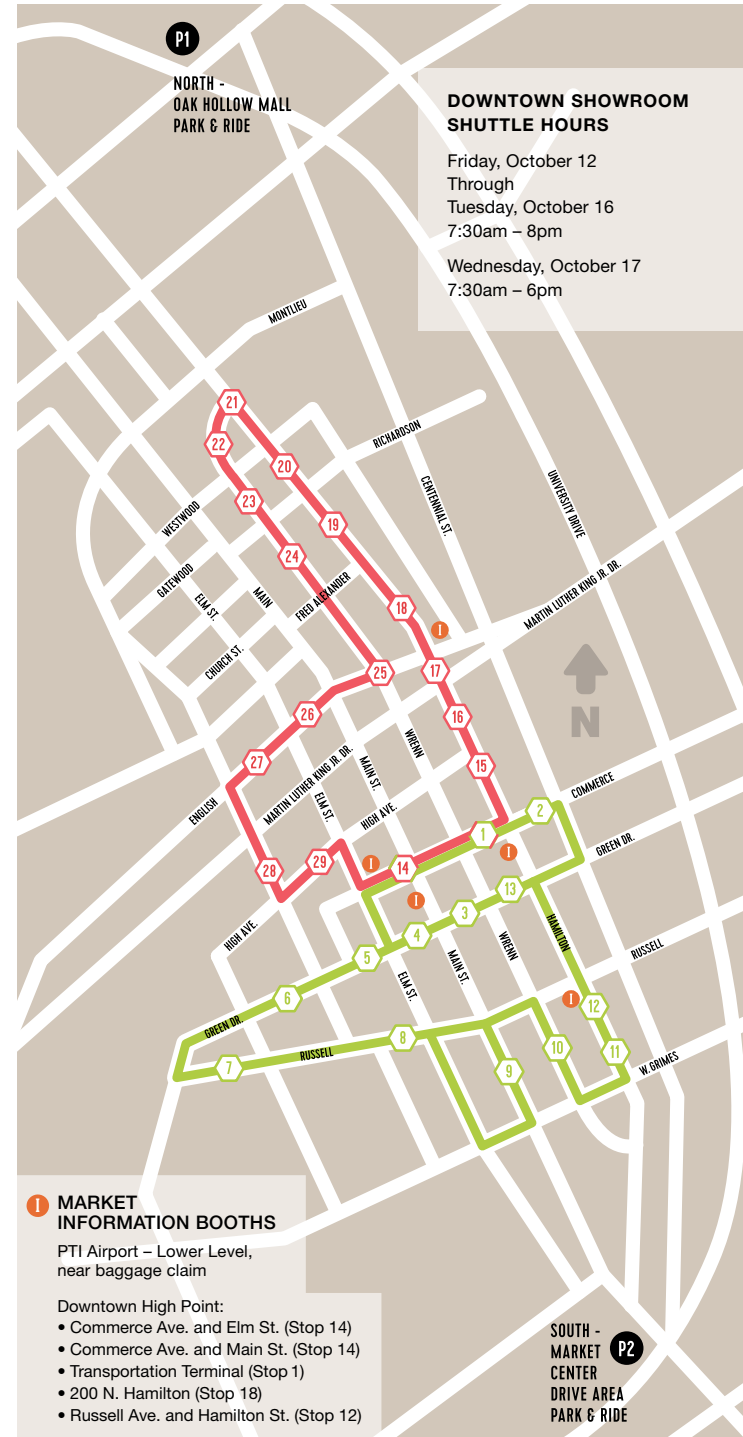

- **1** Transportation Terminal
  RED/GREEN CONNECTOR
  IHFC Commerce St., Coaster, Showplace, Christopher Guy, New Classic
- **2** Lifestyle/Forbidden City, Mill on Centennial
- **3** Four Seasons Furniture, Plaza Suites, Crown Mark, Whitewood/
  John Thomas Furniture/Arthur W Brown Mfg, Ollix Design Center
- **4** 220 Elm, AC Pacific, Corsicana, Najarian Furniture Co.
- **5** Homelegance
- **6** EJ Victor, Antiques & Interiors, Ideaitalia, Huntington House, Tourmaline Home
- **7** Lucky Furniture Brands International, 214 Modern Vintage, Bennett Galleries
- **8** Braxton-Culler, Theodore Alexander, Art Addiction
- **9** Atrium on Main, Styleline, Viva Home
- **10** Platinum Decor, Luke Leather, Elements International
- **11** Mitchell Gold, Verellen, Schwung Home, Shenandoah Furniture, 449 S. Wrenn
- **12** Centers of High Point
- **13** Austin Group, Market on Green, IHFC–Green Wing Entrance, Flair Enterprises,
  Fine Furniture Design, Futura Leather
- **14** **RED/GREEN CONNECTOR**
  C&D Building, Natuzzi, Profit Center/Pasha Home, 220 Elm, Suites
  at Market Square, National Furniture Mart, Radio Bldg., IHFC–Main Wing
  Entrance, Plaza Suites–Elm St. Entrance, Center Tower Theatre, Elegant Lighting
- **15** Violino, Universal Furniture, Global Furniture USA
- **16** Klaussner Furniture, Wesley Allen, Eloquence, OLY
- **17** Hamilton Wrenn Design District, 200 Steele, Paul Robinson,
  Marge Carson, Legacy Leather, Artistic Leathers
- **18** Hamilton Wrenn Design District, 200 N Hamilton, 311 N Hamilton, Hamilton Court, Hickory
  White, Vanguard, Sherrill, Curate Home Collection, Steele St. Parking Lot
- **19** Hamilton Wrenn Design District, Baker, Paladin, Woodbridge Furniture,
  330 N Hamilton, Stanford Furniture
- **20** Hamilton Wrenn Design District, Francesco Molon, New Growth Designs, Jeffco
- **21** Hamilton Wrenn Design District
- **22** Hamilton Wrenn Design District, Added Oomph, David Michael, 525 N Wrenn
- **23** Hamilton Wrenn Design District, McKinley Leather,
  YH Antiques/Modern History/Somerset Bay, Oak Furniture West
- **24** Hamilton Wrenn Design District, Creative Metal & Wood
- **25** Julian Chichester, Mr. Brown, Maria Yee, GJ Styles, Aidan Gray, Bliss Studio
- **26** Hurtado, N. Main St. Area, HTL, Classic Leather, Halo, Olivia & Quinn, Prints Charming Soho
- **27** Stickley, Paul Robert, Plant Seven (Formerly Union Square), Randall Tysinger Antiques,
  The Factory, Design Legacy, Elegant Earth, Mill Collective
- **28** Circa Loft, Reunion, Buyers' Parking Lot
- **29** E.J. Victor, Lee Industries, Market Square, Red Egg